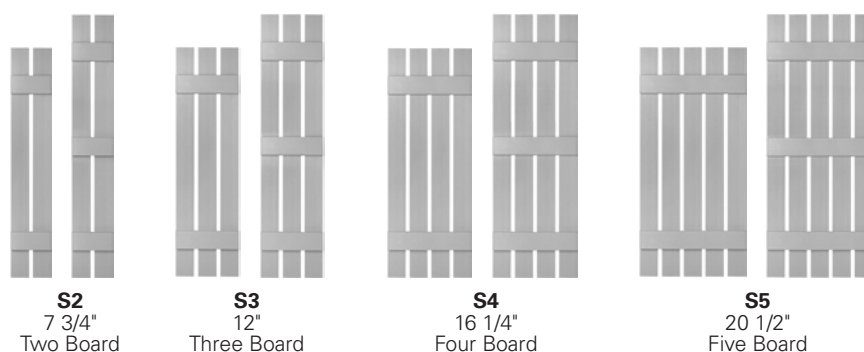

Custom Board-N-Batten™

Joined

Note: Length of J4-A includes Archtop

Spaced

18 Colors: 001, 002, 004, 008, 009, 010, 016, 018, 020, 023, 027, 028, 036, 078, 117, 122, 166, 167 and paintable (030)

Shipped: Metamora, MI.

Packaged: Boxed pairs with screws.

Widths: Joined—7", 10 1/2", 14", and 17 1/2"

Spaced—7 3/4", 12", 16 1/4" and 20 1/2"

Lengths: From 18" to 144"

(in 1/4" increments—lengths are nominal).

Shutters under 55" in length will have two cross battens.

Shutters 55" and over will have three cross battens.